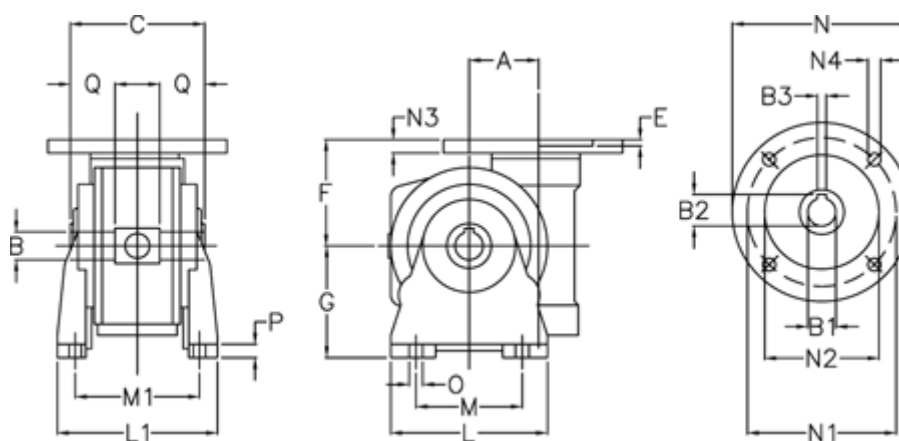

Data Sheet

Article number: 3902030010322
Description: Worm gear
VF 30-V-10-63B5

Measures

A = 30	G = 55	N3 = 8
B = 14 H7	L = 80	N4 = 9.5
B1 E7 = 11	L1 = 80	O = 6.5
B2 = 12.8	M = 50	P = 8
B3 H9 = 4	M1 = 66	Q = 20.5
C = 55	N = 140	
E = 5.5	N1 = 115	
F = 52	N2 = 95	